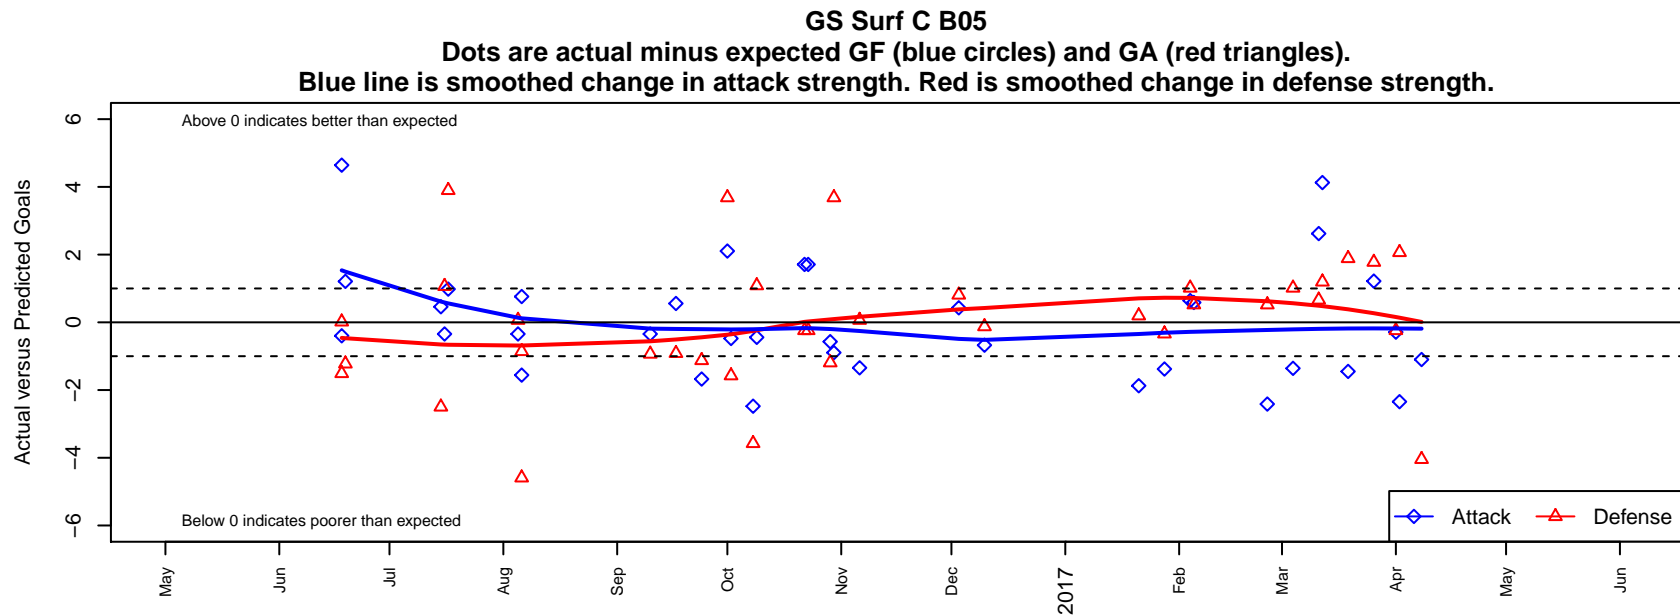

GS Surf C B05

GS Surf
 Bothel, WA
 B05 total strength=492
 attack=0.55 defense=0.22
 fall league = RCL B05 Div 4 9Aside
 spr league = Win RCL B05 Div 5

alt names used:
 GREATER SURF B05C (WA)
 GS Surf B05 C
 GREATER SURF B05C
 GREATER SEATTLE SURF GS SURF B05C (v
 GS Surf B05 C
 GS Surf B05 C

**attack and defense variance (black dot)
relative to other teams
and top 10 in region**

**attack and defense rating
relative to others at age
and all opponents in last 13 months**

Performance relative to 13 month average