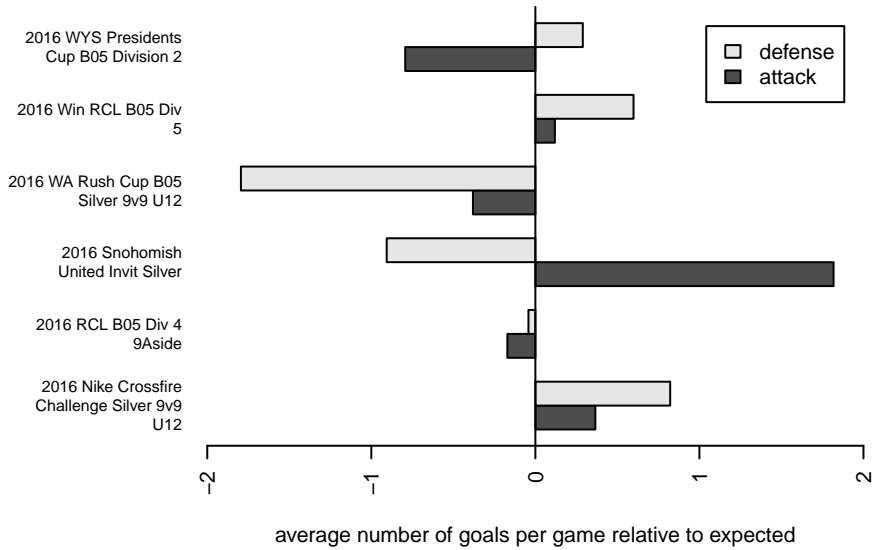

GS Surf C B05

GS Surf
 Bothel, WA
 B05 total strength=492
 attack=0.55 defense=0.22
 fall league = RCL B05 Div 4 9Aside
 spr league = Win RCL B05 Div 5

alt names used:
 GREATER SURF B05C (WA)
 GS Surf B05 C
 GREATER SURF B05C
 GREATER SEATTLE SURF GS SURF B05C (v
 GS Surf B05 C
 GS Surf B05 C

Venues played:
 2016 Snohomish United Invt Silver
 2016 Nike Crossfire Challenge Silver 9v9 U12
 2016 WA Rush Cup B05 Silver 9v9 U12
 2016 RCL B05 Div 4 9Aside
 2016 Win RCL B05 Div 5
 2016 WYS Presidents Cup B05 Division 2

**attack and defense variance (black dot)
relative to other teams
and top 10 in region**

**attack and defense rating
relative to others at age
and all opponents in last 13 months**

Performance relative to 13 month average