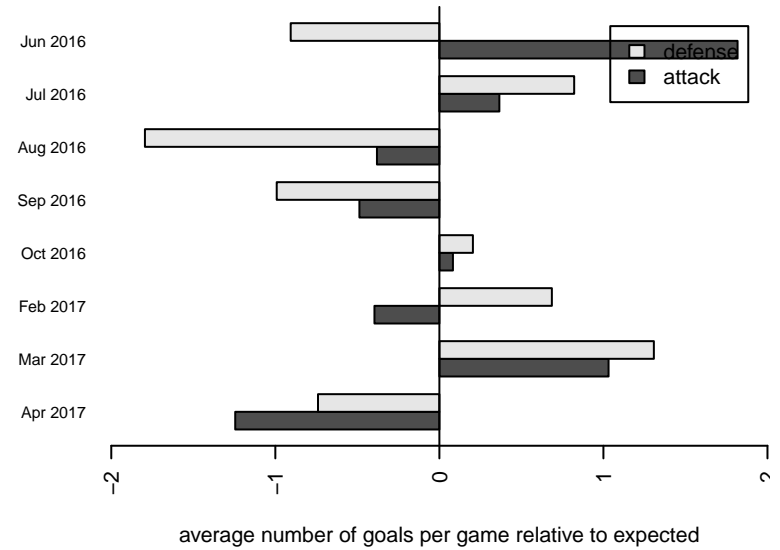

Performance relative to 13 month average