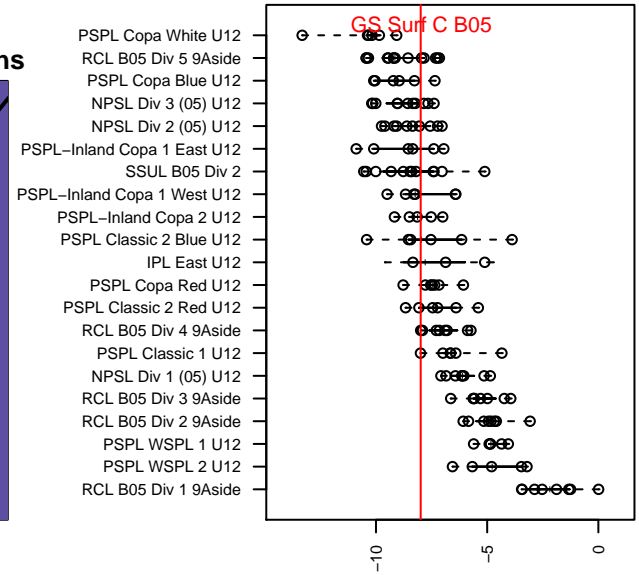

GS Surf C B05

GS Surf
 Bothel, WA
 B05 total strength=492
 attack=0.55 defense=0.22
 fall league = RCL B05 Div 4 9Aside
 spr league = Win RCL B05 Div 5

alt names used:
 GREATER SURF B05C (WA)
 GS Surf B05 C
 GREATER SURF B05C
 GREATER SEATTLE SURF GS SURF B05C (v
 GS Surf B05 C
 GS Surf B05 C

**attack and defense variance (black dot)
relative to other teams
and top 10 in region**

**attack and defense rating
relative to others at age
and all opponents in last 13 months**

Performance relative to 13 month average